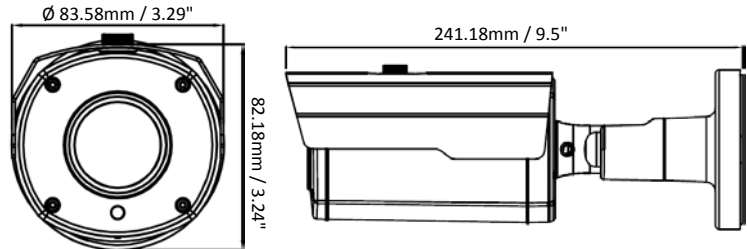

EZN2850

8-Megapixel IR & WDR,
Outdoor Bullet Network Camera

Features

- 8MP Progressive scan Sony STARVIS CMOS sensor
- Equipped with 3.3~12mm motorized lens
- Multi-streaming from H.265 / H.264
- Supports D-WDR
- Provides True Day/Night with automatic IR-cut
- Extended IR range up to 40m / 131ft. with 30 LEDs (depends on scene IR reflectivity)
- Supports video analytics
- Supports ONVIF (V17.06, Profile S, Profile G)
- Weather-proof IP66 rated
- Supports micro SD card (up to 128GB)
- Supports live monitoring via mobile App (iOS & Android)
- Supports PoE and 12VDC

Optional Accessories

Model	BA-EACM	BA-EACJ	BA-EACB	BA-EACI	BA-EACA	BA-EACN
Image						
Size (Φ x H)	100.5 x 77mm / 3.96" x 3.03"	134 x 77.5mm / 5.28" x 3.05"	146.7 x 79mm / 5.78" x 3.11"	134 x 57.5mm / 5.28" x 2.26"	146.7 x 59mm / 5.78" x 2.32"	100.5 x 57mm / 3.96" x 2.24"
Bracket/ Adaptor	BA-EACF Bracket Holder 27cm / 10.63" 	BA-EABZA Bracket 		BA-EAPZA Pole Adaptor 	BA-EACZA Corner Adaptor 	-