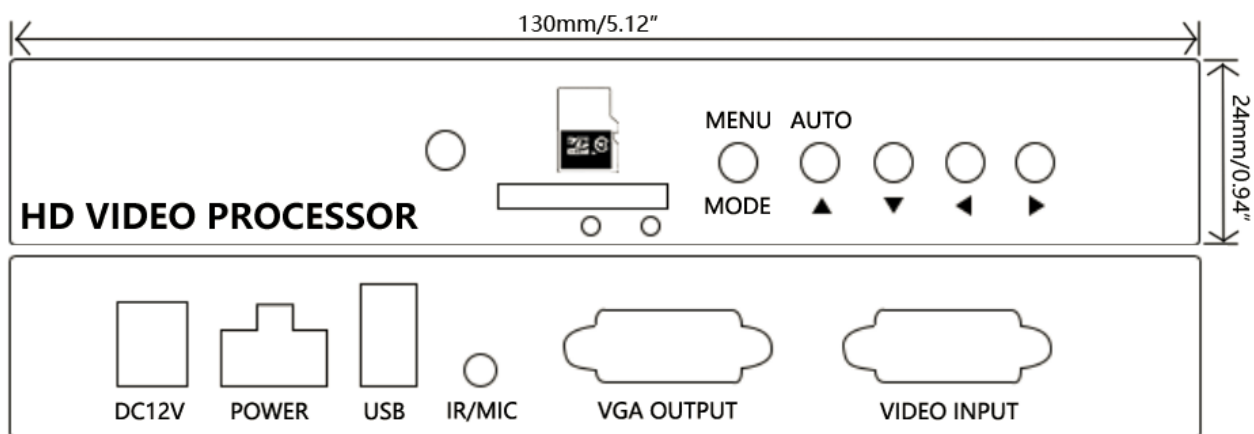

Specification

Model Name	EP4CQ-FHD
Video Output	1 VGA+1 CVBS (RCA)
Number of Channels	4
Video Input	4 CH (AHD 1080P/ AHD 720P/ 960H/ CVBS)
Display	VGA: 1024x768 ~ 1920x1080 CVBS NTSC: 720x480 (60Hz) CVBS PAL: 720x576 (50Hz)
Timer	Built-in real-time clock
Auto Sequence	Yes (dwelling time 0-99Sec is adjustable)
Setup	OSD (On Screen Display) Setup
Remote Control	Yes
Power Supply	DC12V /24V (8-36V wide voltage power supply)
Power Consumption	DC12V/400mA
Temperature	0°C ~ 50°C / 32°F ~ 122°F
Humidity	20% ~ 80%
Dimensions	130 x 94.2 x 24mm/5.12" x 3.71" x 0.94"
Weight	400g

Dimensions

*All images presented in this document are for example only. Product models may vary in different countries. Please visit EverFocus regional Websites for detailed ordering information.

*Information contained in this document is subject to change without notice.

Find Out More At:

EverFocus Taiwan HQ:
TEL: +886 2 2662 2338
www.everfocus.com.tw
marketing@everfocus.com.tw

EverFocus USA - California:
TEL: +1 626 844 8888
www.everfocus.com
sales@everfocus.com

International Branch Offices:
China, Japan