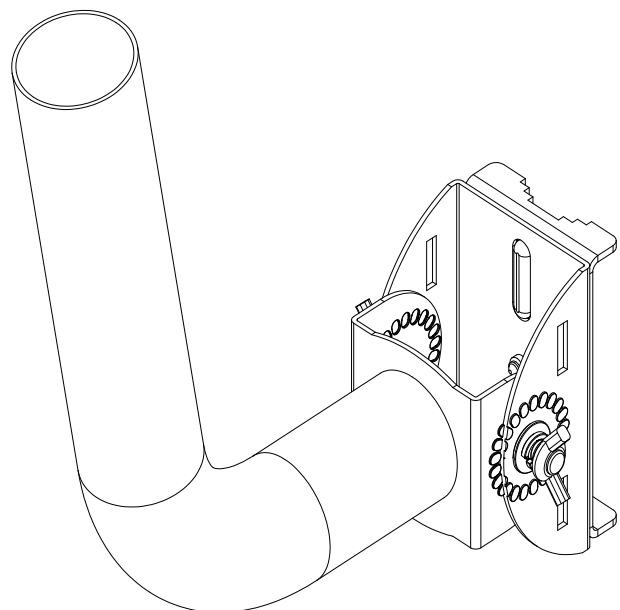

PB-APB03

Pole Mount for PB-AP300-5

PROBE

Pole Mount for PB-AP300-5

DATE: 2019

PB-APB03

Pole Mount for PB-AP300-5

PROBE

PB-APB03

Pole Mount for PB-AP300-5

PROBE

Specification

Material: Iron (white sandblasted surface)

Size: 208*185MM

Weight: 0.5kg

Packing list

Bracket 03.....1unit

PB-APB03

Pole Mount for PB-AP300-5

PROBE

Installation display (Way: wall hanging, pole holding)

PROBEVISION

42 Central Ave

Farmingdale, New York 11735