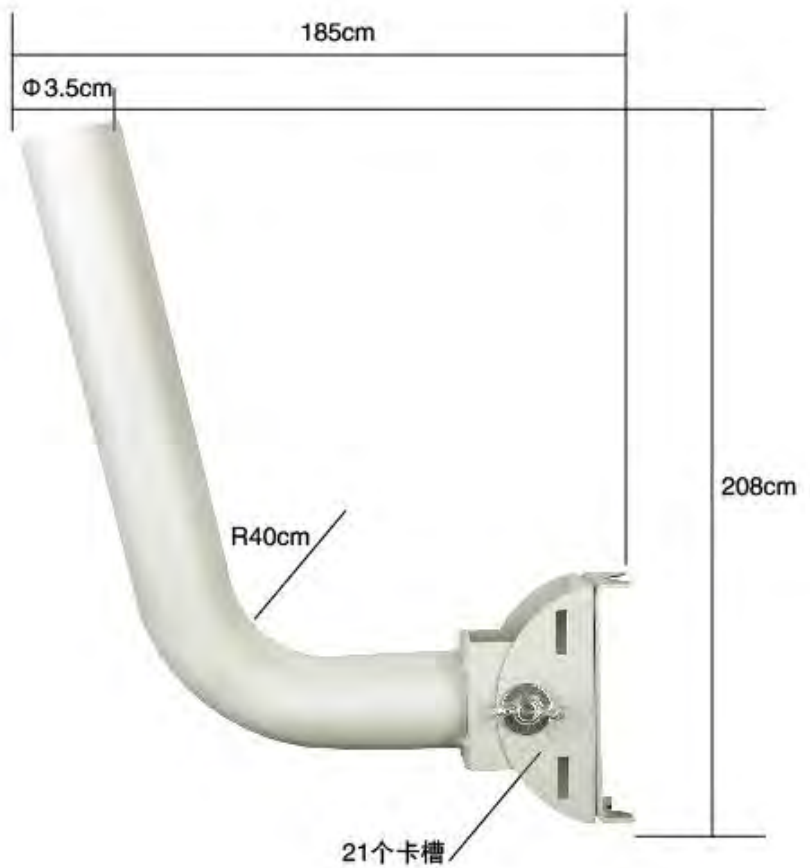

PB-APB03

Pole Mount for PB-AP300-5

PROBE

Pole Mount for PB-AP300-5

DATE: 2019

PB-APB03

Pole Mount for PB-AP300-5

PROBE

PB-APB03

Pole Mount for PB-AP300-5

PROBE

Specification

Material: Iron (white sandblasted surface)

Size: 208*185MM

Weight: 0.5kg

Packing list

Bracket 03.....1unit

PB-APB03

Pole Mount for PB-AP300-5

PROBE

Installation display (Way: wall hanging, pole holding)

PROBEVISION

42 Central Ave

Farmingdale, New York 11735