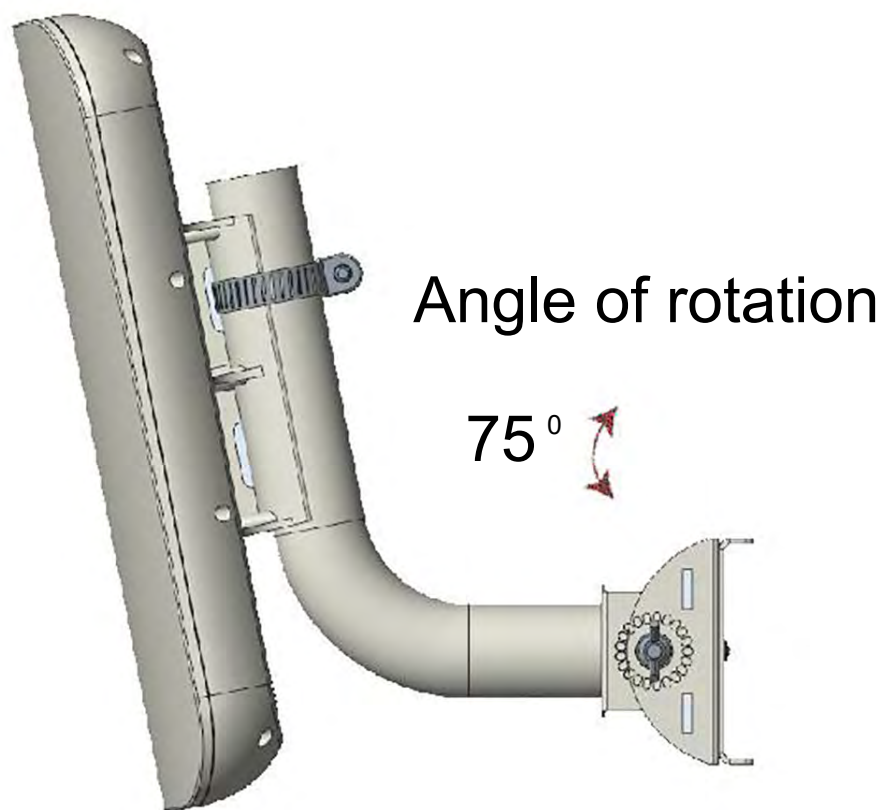

PB-APB03

Pole Mount for PB-AP300-5

PROBE

Specification

Material: Iron (white sandblasted surface)

Size: 208*185MM

Weight: 0.5kg

Packing list

Bracket 03.....1unit

PB-APB03

Pole Mount for PB-AP300-5

PROBE

Installation display (Way: wall hanging, pole holding)

PROBEVISION

42 Central Ave

Farmingdale, New York 11735