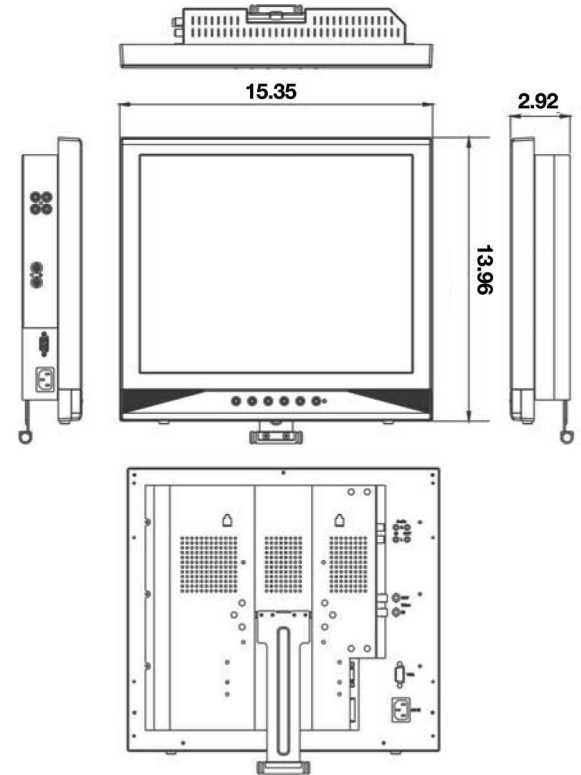

Super Expanded
Resolution

VESA 100
and Rack Mountable

*LCD monitors offer
reliable, affordable video
and audio performance*

- Available in 17-inch and 19-inch LCD monitors
- Resolutions up to 1280 x 1024 @ 60/75 Hz
- Standard VESA 100 mount or optional rack mount kit
- 300cd/m² brightness
- Up to 700:1 contrast ratio to enhance image detail
- Audio input/output with stereo speakers
- Picture-in-picture
- Simple onscreen display menu to adjust picture controls
- Plug-and-play connectivity for cameras, DVRs and PCs
- Space-saving dimensions ideal for cramped security offices and kiosks

P1730A/P1930A

COLOR LCD MONITORS

MODEL NUMBER	P1730A	P1930A
LCD screen	17"	19"
Aspect ratio	5:4	
Resolution scan	640 x 480 @ 56/60/75 Hz 800 x 600 @ 56/60/72/75 Hz 1024 x 768 @ 60/70/75 Hz 1280 x 1024 @ 60/75 Hz	
Brightness	300cd/m2	
Contrast	500:1	700:1
Viewing angle	left 70°/right 70° up 63°/down 67°	left 70°/right 70° up 70°/down 60°
Reponse time	8ms	6ms
Sync format	NTSC/PAL	
Frequency (H)	PC: 31.5K - 80KHz Video: 15750/15625 (NTSC/PAL)	
Frequency (V)	PC: 56Hz - 75Hz Video 50/60Hz	
Input interfaces		
Video	D-SUB 15IN x 1, Video in/out x 1 (BNC)	
Audio	Audio In x 1, Audio Out x 1 (stereo)	
Input power	AC in x 1	
Termination	75ohm (auto termination)	
Built-in speakers	Stereo (right, left)	
Picture in picture	Yes	
Front panel button	AUTO, MENU, Up/Down, INPUT, POWER	
OSD language	English, French	
VESA mounting	VESA 100	
Weight	12.35lb (5.6kg)	13.89lb (6.3kg)
Dimensions		
inches	15.35 x 13.96 x 2.92	16.73 x 15.59 x 2.98
mm	390 x 354.5 x 74.2	425 x 396 x 75.6
Safety & EMI	UL, CUL, FCC/B	
Power	AC 100-240V 50/60Hz	
Power consumption	0.75 - 0.4A	0.8 - 0.4A
Operating temp	0°C to 40°C (32°F - 104°F)	
Humidity	20% - 80%	
Accessories	Power cord, VGA cable, Owners manual	
Optional accessories	HS-RM17: Rack mount bracket for P1730A HS-RM19: Rack mount bracket for P1930A	

DIMENSIONS (inches)

P1730A

P1930A