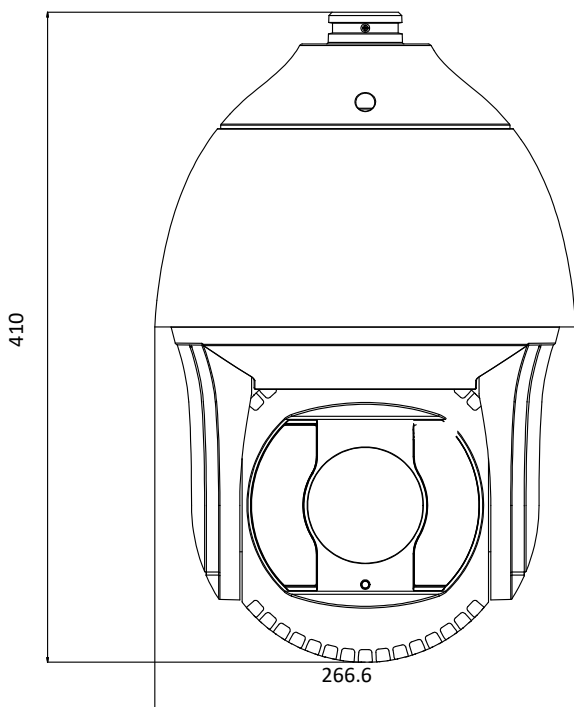

NP514A-IR/36X

4MP 36× Network IR Speed Dome

Dimensions

Unit: mm

NP514A-IR/36X

4MP 36x Network IR Speed Dome

Accessories

1604ZJ