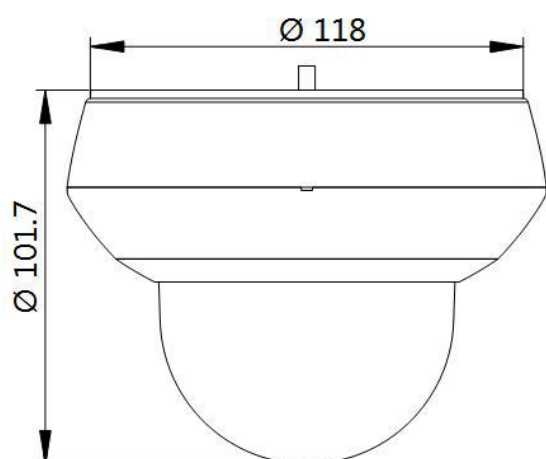

## 4MP 4× IR Network PTZ Camera

Smart Record	ANR (Automatic Network Replenishment), Dual-VCA
ROI	Main stream, sub-stream, and third stream respectively support two fixed areas.
<b>IR</b>	
IR Distance	20 m
Smart IR	Support
<b>Image</b>	
Max. Resolution	2560 × 1440
Main Stream	50Hz: 25fps (2560 × 1440, 2048 × 1536, 1920 × 1080, 1280 × 960, 1280 × 720) 60Hz: 24fps (2560 × 1440), 30fps (2048 × 1536, 1920 × 1080, 1280 × 960, 1280 × 720)
Sub-Stream	50Hz: 25fps (704 × 576, 640 × 480, 352 × 288) 60Hz: 30fps (704 × 480, 640 × 480, 352 × 240)
Third Stream	50Hz: 25fps (1280 × 720, 704 × 576, 640 × 480, 352 × 288) 60Hz: 30fps (1280 × 720, 704 × 480, 640 × 480, 352 × 240)
Image Enhancement	3D DNR, HLC, EIS, Regional Exposure, Regional Focus
<b>Network</b>	
Network Storage	Built-in memory card slot, support Micro SD/SDHC/SDXC, up to 256 GB; NAS (NPS, SMB/CIFS), ANR
Protocols	IPv4/IPv6, HTTP, HTTPS, 802.1x, Qos, FTP, SMTP, UPnP, SNMP, DNS, DDNS, NTP, RTSP, RTCP, RTP, TCP/IP, UDP, IGMP, ICMP, DHCP, PPPoE, Bonjour
API	Open-ended, support ONVIF, ISAPI, support SDK and Third-Party Management Platform
Simultaneous Live View	Up to 20 channels
User/Host	Up to 32 users 3 levels: Administrator, Operator and User
Security Measures	User authentication (ID and PW), Host authentication (MAC address); HTTPS encryption; IEEE 802.1x port-based network access control; IP address filtering
Client	CMS, Guarding Vision
Web Browser	IE 8 to 11, Chrome 31.0 to 44, Firefox 30.0 to 51
<b>Interface</b>	
Audio Interface	1-ch audio input and 1-ch audio output
Network Interface	1 RJ45 10 M/100 M Ethernet, PoE
<b>General</b>	
Power	12 VDC & PoE Max.: 12 W (Max. 3.9 W for IR)
Working Temperature	-20°C to 60°C (-4°F to 140°F)
Working Humidity	≤ 90%
Protection Level	IP66 Standard, IK10, TVS 4000V Lightning Protection, Surge Protection and Voltage Transient Protection
Material	Aluminum alloy, PC, PC+ABS
Dimensions	Φ 130.7 mm × 101.7 mm (Φ 5.15" × 4.00")
Weight	Approx. 0.53 kg (1.17 lb)

#### Dimensions

Unit:mm