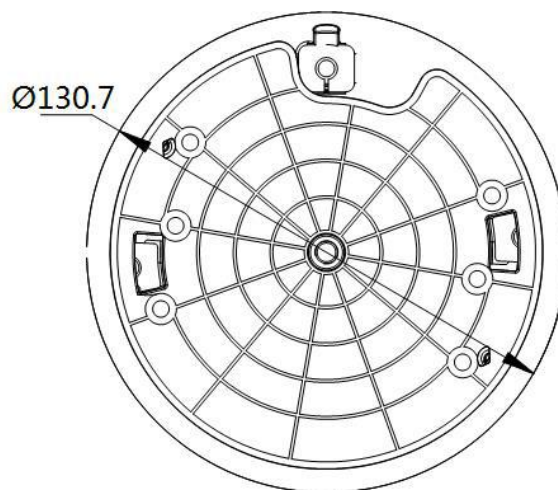

## 4MP 4× IR Network PTZ Camera

Smart Record	ANR (Automatic Network Replenishment), Dual-VCA
ROI	Main stream, sub-stream, and third stream respectively support two fixed areas.
<b>IR</b>	
IR Distance	20 m
Smart IR	Support
<b>Image</b>	
Max. Resolution	2560 × 1440
Main Stream	50Hz: 25fps (2560 × 1440, 2048 × 1536, 1920 × 1080, 1280 × 960, 1280 × 720) 60Hz: 24fps (2560 × 1440), 30fps (2048 × 1536, 1920 × 1080, 1280 × 960, 1280 × 720)
Sub-Stream	50Hz: 25fps (704 × 576, 640 × 480, 352 × 288) 60Hz: 30fps (704 × 480, 640 × 480, 352 × 240)
Third Stream	50Hz: 25fps (1280 × 720, 704 × 576, 640 × 480, 352 × 288) 60Hz: 30fps (1280 × 720, 704 × 480, 640 × 480, 352 × 240)
Image Enhancement	3D DNR, HLC, EIS, Regional Exposure, Regional Focus
<b>Network</b>	
Network Storage	Built-in memory card slot, support Micro SD/SDHC/SDXC, up to 256 GB; NAS (NPS, SMB/CIFS), ANR
Protocols	IPv4/IPv6, HTTP, HTTPS, 802.1x, Qos, FTP, SMTP, UPnP, SNMP, DNS, DDNS, NTP, RTSP, RTCP, RTP, TCP/IP, UDP, IGMP, ICMP, DHCP, PPPoE, Bonjour
API	Open-ended, support ONVIF, ISAPI, support SDK and Third-Party Management Platform
Simultaneous Live View	Up to 20 channels
User/Host	Up to 32 users 3 levels: Administrator, Operator and User
Security Measures	User authentication (ID and PW), Host authentication (MAC address); HTTPS encryption; IEEE 802.1x port-based network access control; IP address filtering
Client	CMS, Guarding Vision
Web Browser	IE 8 to 11, Chrome 31.0 to 44, Firefox 30.0 to 51
<b>Interface</b>	
Audio Interface	1-ch audio input and 1-ch audio output
Network Interface	1 RJ45 10 M/100 M Ethernet, PoE
<b>General</b>	
Power	12 VDC & PoE Max.: 12 W (Max. 3.9 W for IR)
Working Temperature	-20°C to 60°C (-4°F to 140°F)
Working Humidity	≤ 90%
Protection Level	IP66 Standard, IK10, TVS 4000V Lightning Protection, Surge Protection and Voltage Transient Protection
Material	Aluminum alloy, PC, PC+ABS
Dimensions	Φ 130.7 mm × 101.7 mm (Φ 5.15" × 4.00")
Weight	Approx. 0.53 kg (1.17 lb)

#### Dimensions

Unit:mm