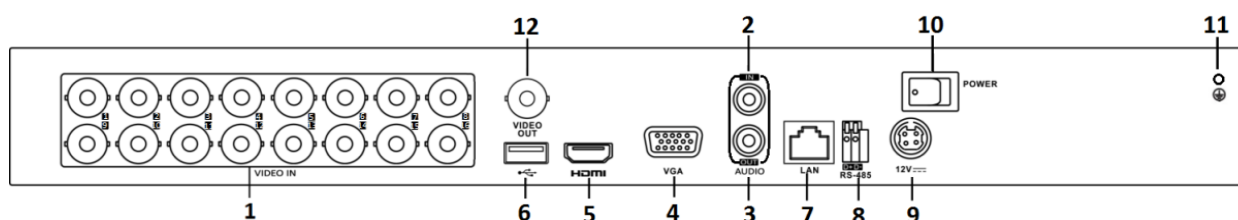

AR324-8/K2

SELF ADAPTIING TURBO HD DVR

Physical Interfaces

NOTE The rear panel of AR324-8/K2 provides 8 video input interfaces.

Index	Description	Index	Description
1	VIDEO IN	7	LAN Network Interface
2	AUDIO IN, RCA Connector	8	RS-485 Serial Interface
3	AUDIO OUT, RCA Connector	9	12 VDC Power Input
4	VGA Interface	10	Power Switch
5	HDMI Interface	11	GND
6	USB Interface	12	VIDEO OUT