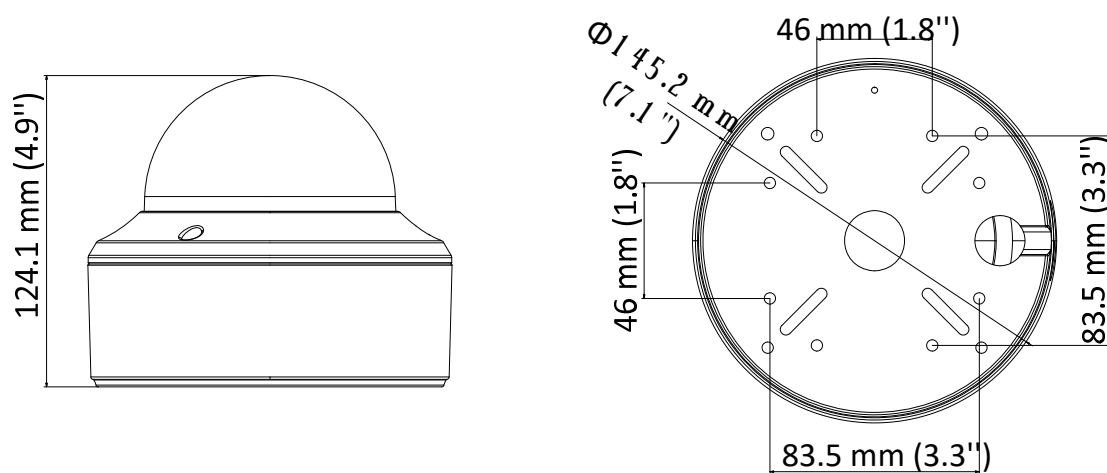

AC326D-OD4Z

5 MP Dome Camera

Camera	
Image Sensor	5 MP CMOS image sensor
Resolution	2560 (H) × 1944 (V)
Min. Illumination	Color: 0.01 Lux @ (F1.2, AGC ON), 0 Lux with IR
Shutter Time	PAL: 1/25 s to 1/50, 000 s NTSC: 1/30 s to 1/50, 000 s
Lens	2.7 mm to 13.5 mm motorized vari-focal lens
Horizontal Field of View	95.7° to 29.1°
Lens Mount	Φ 14
Day & Night	IR cut filter
Angle Adjustment	Pan: 0° to 355°; Tilt: 0° to 75°; Rotate: 0° to 355°
Synchronization	Internal synchronization
Frame Rate	PAL: 5 MP@20fps, 4 MP@25fps, 1080p@25fps NTSC: 5 MP@20fps, 4 MP@30fps, 1080p@30fps
Menu	
AGC	Support
D/N Mode	Auto/Color/BW (Black and White)
White Balance	ATW/MWB
BLC	Support
DWDR (Digital Wide Dynamic Range)	Support
Functions	Brightness, Sharpness, DNR, Mirror, Smart IR
Interface	
Video Output	1 HD analog output
Switch Button	TVI/AHD/CVI/CVBS
General	
Operating Conditions	-40 °C to 60 °C (-40 °F to 140 °F), humidity: 90% or less (non-condensation)
Power Supply	12 VDC ±15%, 24 VAC ±15%
Power Consumption	Max. 6.0 W
Protection Level	IP67, IK10
Material	Metal
IR Range	Up to 40 m
Communication	Up the coax, Protocol: UTC-C (TVI output)
Dimensions	Ø 145.2 mm × 124.1 mm (Ø 7.1" × 4.9")
Weight	Approx. 655 g (1.44 lb.)

AC326D-OD4Z

5 MP Dome Camera

Dimension

AC326D-OD4Z

5 MP Dome Camera

1273ZJ-140
Wall Mount

1275ZJ-SUS
Vertical Pole Mount

1276ZJ-SUS
Corner Mount