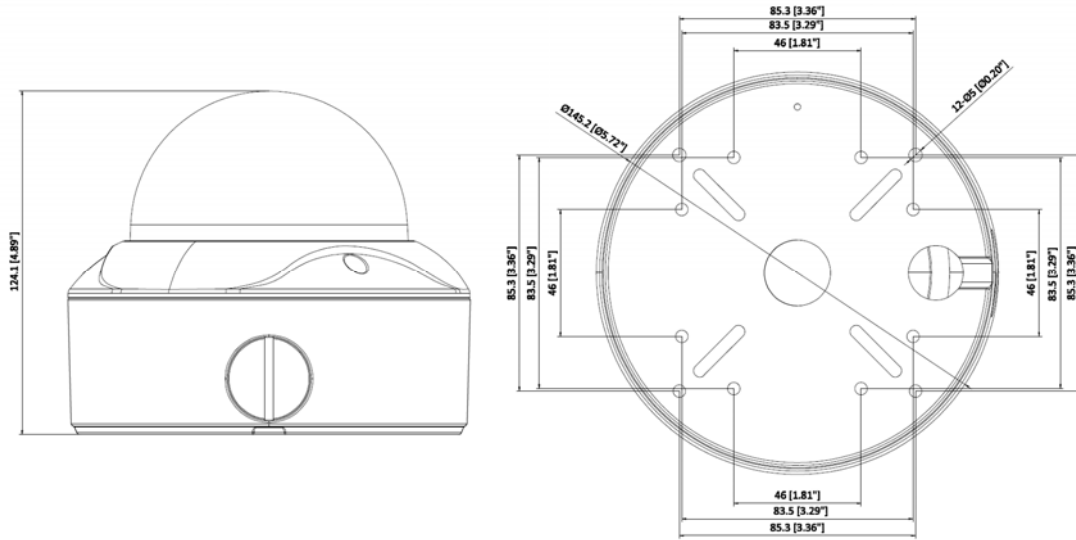

## 8 MP Dome Camera

<b>Camera</b>	
Image Sensor	8.29 megapixel progressive scan CMOS
Frame Rate	TVI: 8MP@12.5fps, 8MP@15fps, 5MP@20fps, 4MP@25fps, 4MP@30fps, 2MP@25fps, 2MP@30fps CVI: 8MP@12.5fps, 8MP@15fps AHD: 5MP@20fps CVBS: 960H P/N
Resolution	3840 (H) × 2160 (V)
Min. illumination	Color: 0.01 Lux @ (F1.2, AGC ON), 0 Lux with IR
Shutter Time	PAL: 1/12.5 s to 1/50, 000 s NTSC: 1/15 s to 1/50, 000 s
Lens	2.7 mm to 13.5 mm motorized vari-focal lens
Horizontal Field of View	108.1° to 45.6°
Lens Mount	Φ14
Day & Night	IR cut filter
Angle Adjustment	Pan: 0° to 355°; Tilt: 0° to 75°; Rotate: 0° to 355°
Synchronization	Internal synchronization
DWDR (Digital Wide Dynamic Range)	105 dB
<b>Menu</b>	
AGC	Yes
D/N Mode	Auto/Color/BW (Black and White)
White Balance	Auto/Manual
BLC	Yes
DWDR (Digital Wide Dynamic Range)	Yes
Functions	Brightness, Sharpness, DNR, Mirror, Smart IR
<b>Interface</b>	
Video Output	1 HD analog output
Switch Button	TVI/AHD/CVI/CVBS
<b>General</b>	
Operating Conditions	-40 °C to 60 °C (-40 °F to 140 °F), humidity: 90% or less (non-condensation)
Power Supply	9 VDC to 15 VDC -A: 9.6 VDC to 14.4 VDC; 19.2 VAC to 28.8 VAC
Power Consumption	Max. 6.4 W -A: Max. 8.2W
Protection Level	IP67
Material	Metal
IR Range	Up to 60 m
Communication	Up the coax, Protocol: UTC-C (TVI output)
Dimensions	Ø 145.2 mm × 124.1 mm (Ø 7.1" × 4.9")
Weight	Approx. 640 g (1.41lb.)

### Dimension